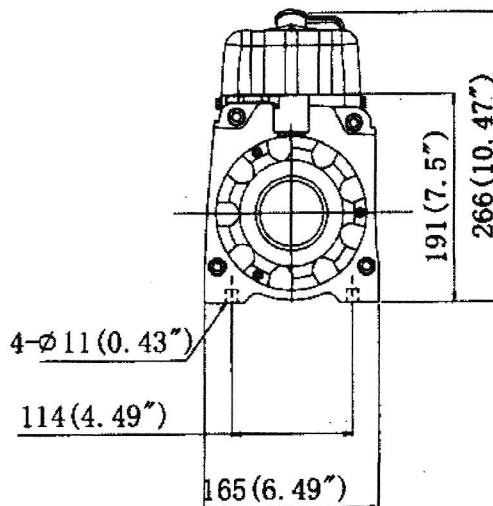

## TDS Winches - Dimensional Information

TDS 8.5c / 9.5c / 12.0c

TDS 9.5i

TDS 8.5c Short Drum