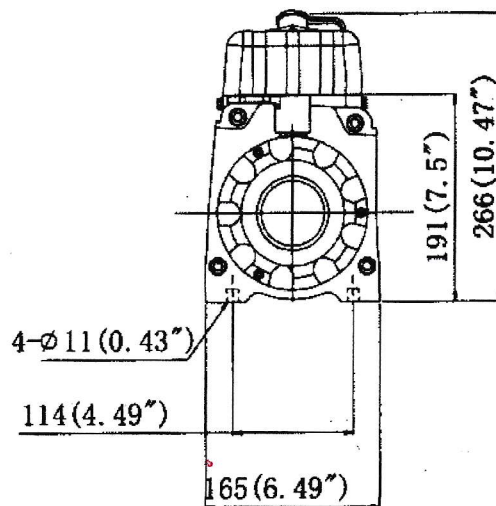

## TDS Winches - Dimensional Information

TDS 8.5c / 9.5c / 12.0c

TDS 9.5i

TDS 8.5c Short Drum