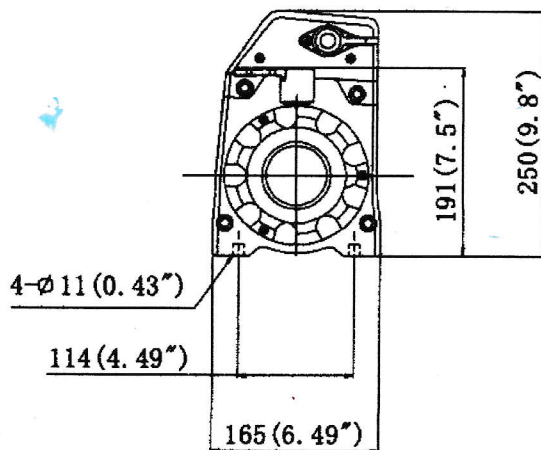

## TDS Winches - Dimensional Information

TDS 8.5c / 9.5c / 12.0c

TDS 9.5i

TDS 8.5c Short Drum