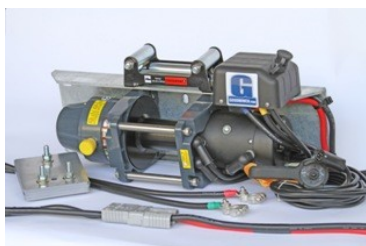

Replacement wire ropes for **STRUMECH VERSATOWER** 6 x 19 fibre core galvanised wire ropes for 40', 60' and 80' towers

Raising winch ropes:

6mm x 19m (62') For Heavy Duty Towers £26

Upper Telescopic ropes (60' Towers)

6mm x 13.1m (43') for Heavy Duty Towers £22

Luffing Ropes

6mm x 11m (36') for Heavy Duty Towers £21

For BP80 Heavy Duty 80' Towers

6mm Middle Telescopic ropes 13.1m (43') £22

However the top upper section rope is a 6mm x 12.6m (41')
both open thimbles each end in 6mm £22

Winch covers made from Cordura heavy duty fabric with webbing
Straps and buckles £35

**All plus £15 carriage (one or more ropes same price)
All plus VAT**

We also stock electric winch
Systems for all radio towers, please see
our last advert or go to our
website: www.goodwinch.com