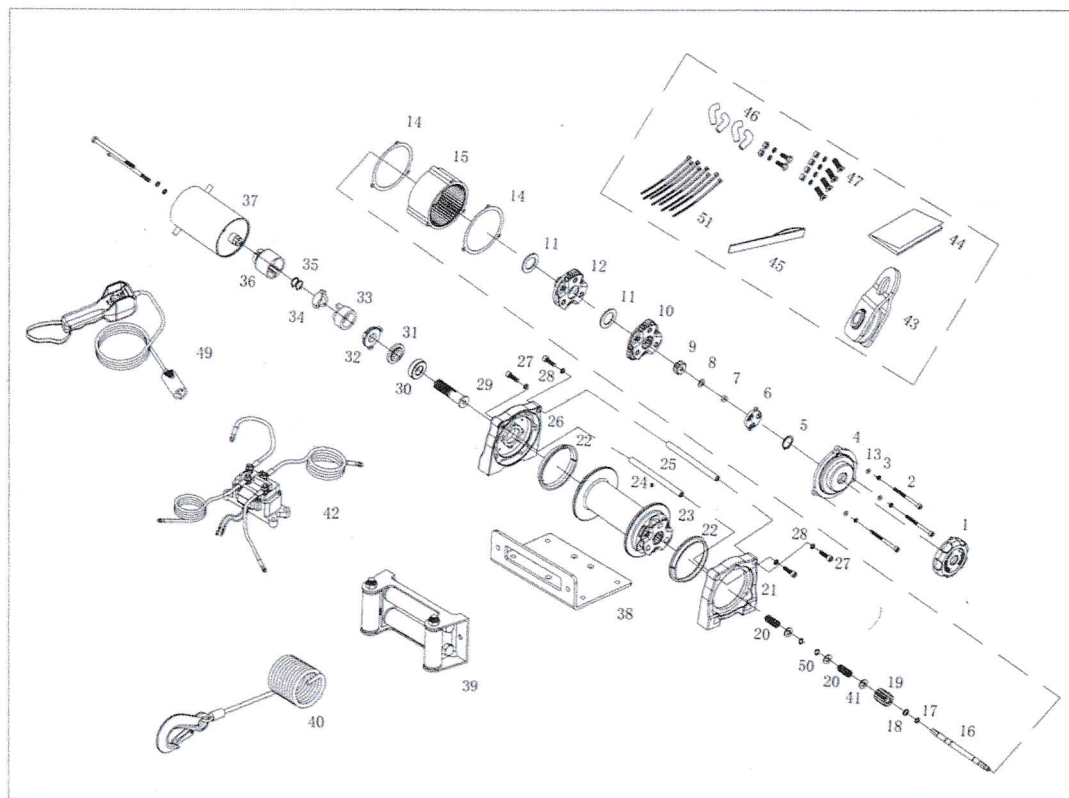

An Explosion Diagram Of Parts List ATV-4000

ATV-4000c

NO	Name of parts	Qty	NO	Name of parts	Qty	NO	Name of parts	Qty
1	Clutch knob	1	25	Tie bar	2	49	Handle switch	1set
2	Headed inner hexagon screw	3	26	Motor support rack	1	50	C-ring	2
3	Spring washer	3	27	Headed inner hexagon screw	4			
4	Clutch rack	1	28	Spring washer	4			
5	C-ring	1	29	Connecting shaft	1			
6	Rotator	1	30	Axle	1			
7	Axle	1	31	Braking plate	1			
8	Copper washer	1	32	Brake set	1			
9	1 st pinion	1	33	Wedge shape piece B	1			
10	1 st carrier	1set	34	Wedge shape piece A	1			
11	Copper washer	2	35	C-ring	2			
12	2 nd carrier	1set	36	Braking clutch base	1			
13	Plain washer	1	37	Motor	1			
14	Anti-leak seal	2	38	Base frame	1			
15	1 st , 2 nd & 3 rd ring gear	1	39	4 way roller fairlead	1set			
16	P 1 st shaft	1	40	Wire rope with hook	1set			
17	Steel wire shield ring	1	41	Copper washer	2			
18	Copper washer	1	42	Electromagnetic switch set	1set			
19	Clutch gear	1	43	TA-0108 pulley block	1set			
20	Pressed spring	1	44	Manual	1set			
21	Body support rack	1	45	Handsaver strap	1			
22	Drum bushing	2	46	Wire protector	4			
23	3 rd carrier	1set	47	Screw	1set			
24	Grub inner screw	1	48	Cable tie	8			